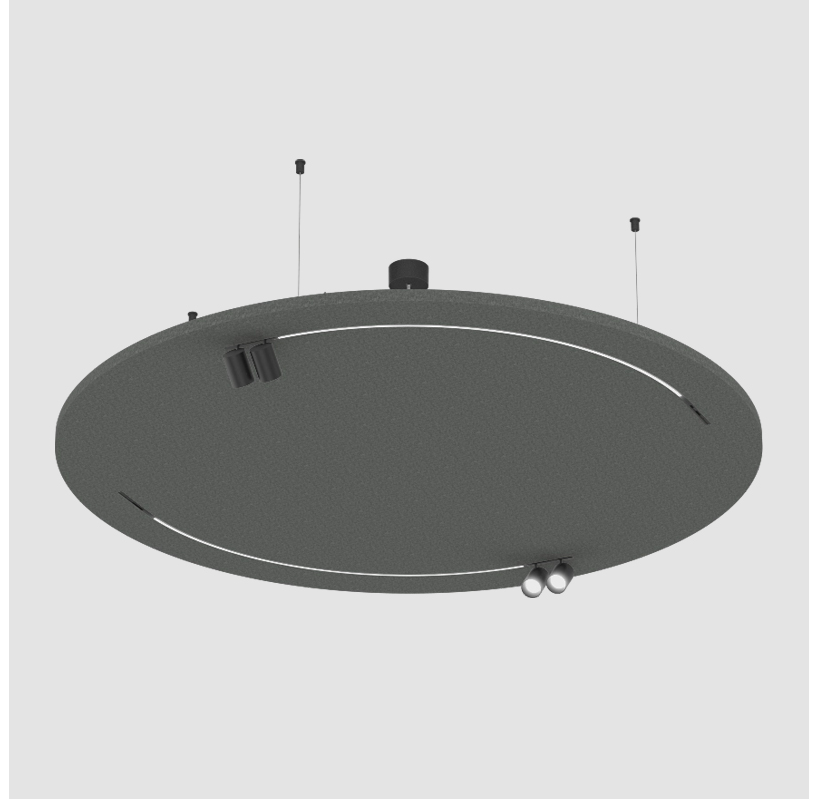

GENERAL

Series: Just Black Acoustic
 Brand: Prolicht
 Division: Architectural
 Mounting Type: Suspension
 Mounting Location: Ceiling

PHYSICAL

Shape: Round
 Diameter (mm): 1400
 Diameter (in): 55 1/8
 Height (mm): 41
 Height (in): 1 5/8
 Light Distribution: Direct
 Fixture Finish: [ANC / ASH / BNA / BTC / BZE / CEL / EGG / EVG / FOG / FOS / FST / FUA / IRI / IRO / KHA / LIC / LIM / MER / MSN / MUS / ONX / PEA / PLU / POL / PPY / RAY / ROY / RST / STE / SWD / TAN / TAU](#)
 Fixture Material: Aluminum
 Cable Details: [2,000mm / 6,000mm Transparent Cable](#)

LED

Color Temperature (°K): 2700
 Max. Delivered Lumen (lm): 2215
 Nominal Lumen (lm): 3164
 CRI: >90 CRI
 Lamp Life (hrs): 80000

OPTICAL

Beam Angle: 30

RATINGS AND CERTIFICATIONS

Certified By: Certified for North American Standards
 IP rating: IP20

PROJECT _____
 TYPE _____
 SPECIFIER _____
 QUANTITY _____
 DATE _____

Ø1400mm 55 1/8"

JUST BLACK ACOUSTIC SUSPENSION

A300676-

PROJECT	_____
TYPE	_____
SPECIFIER	_____
QUANTITY	_____
DATE	_____

A

PROJECT
TYPE
SPECIFIER
QUANTITY
DATE