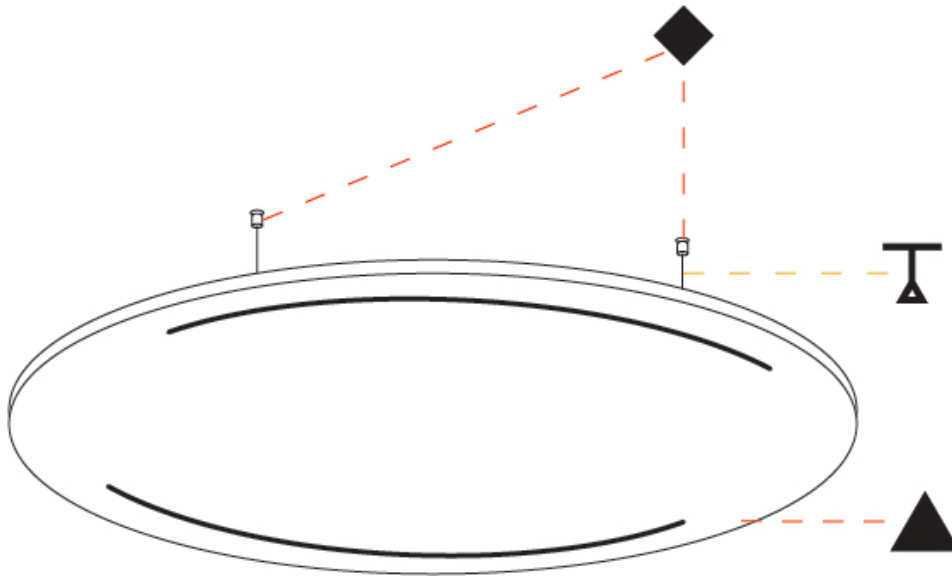

PROJECT _____
 TYPE _____
 SPECIFIER _____
 QUANTITY _____
 DATE _____

Ø1400mm 55 1/8"

JUST BLACK ACOUSTIC SUSPENSION

A300676-

PROJECT	_____
TYPE	_____
SPECIFIER	_____
QUANTITY	_____
DATE	_____

A

PROJECT
TYPE
SPECIFIER
QUANTITY
DATE